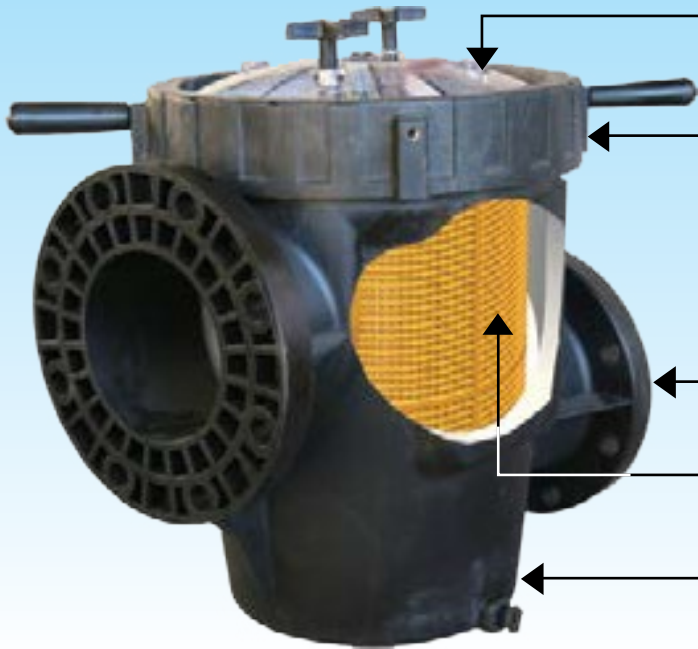

Clear polycarbonate strainer lid enables an instant view of the strainer basket

New lock ring with easy grip handles - for simple removal & replacement of the lid

6" ANSI Flanged Ports

Moulded 16L polypropylene basket

UV stabilised glass filled polypropylene housing

Technical data

Ports: 6" ANSI Flanged
Maximum Flow Rate: 673 gpm
Maximum Working Pressure: 50 PSI
Basket Area: 3.12 FT
Free area: 2.04 FT

Construction Materials Complies

Housing: Glass Filled Polypropylene (comply with NSF50).
Basket: Polypropylene (FDA-grade)
Lid: Polycarbonate