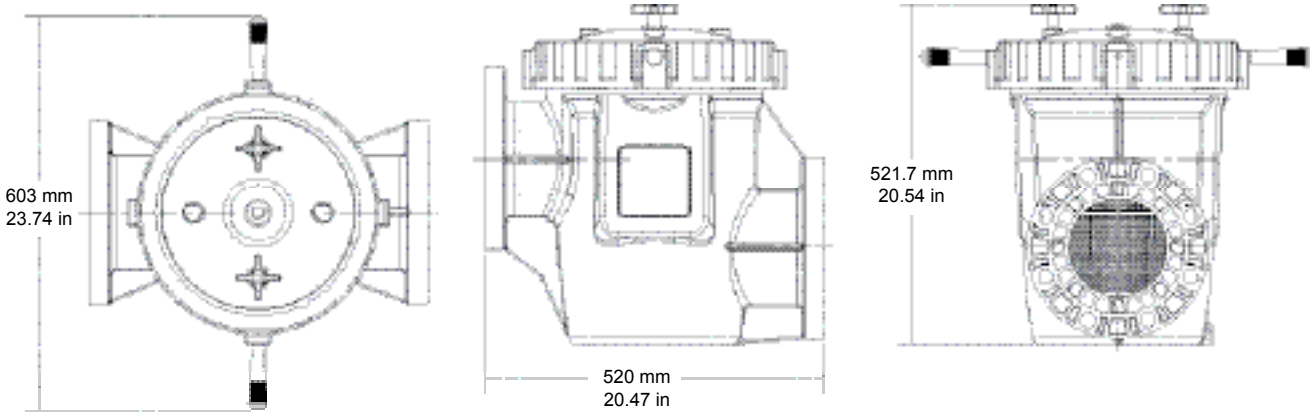

### Technical data

Ports: 6" ANSI Flanged  
 Maximum Flow Rate: 673 gpm  
 Maximum Working Pressure: 50 PSI  
 Basket Area: 3.12 FT  
 Free area: 2.04 FT

### Dimension